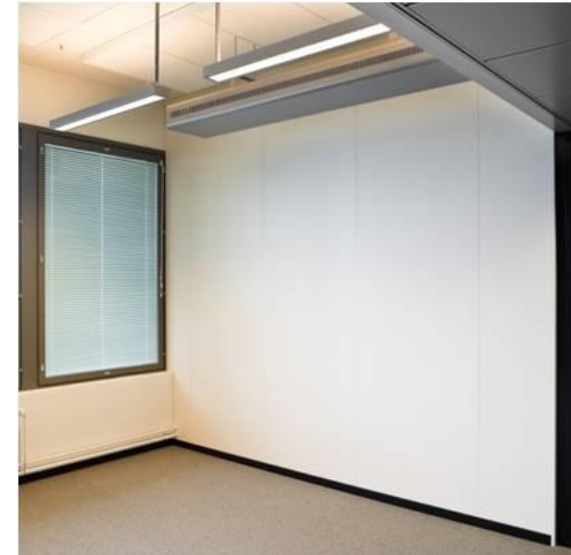

- Safety glass
- Frames available with RAL-colors
- Sliding or hinged doors
- Glasses can be decorated with tape or seriprint
- Glass joints silicone or aluminium profile

INLOOK WOODY

Wooden-Framed Glass Partitions

- Frames wood or MDF-profile
- Safety glass
- Frames finished with veneer or paint
- Available with sliding or hinged doors

INLOOK HANDY

Partition Walls with Omega Profile

- Gypsum board with vinyl wallpaper (alternatively finishing painted MDF-board)
- Spring loaded steel frame, pressed between floor and ceiling

Accessories

- Hooks for coats and paintings
- Notice boards
- Shelves for folders and magazines

INLOOK FLEXY

Partition Walls with Vertical V-joint

- Gypsum board with vinyl wallpaper (alternatively finishing painted MDF-board)
- Spring loaded steel frame, pressed between floor and ceiling
- Board edges are straight or V-shaped

INLOOK EASY

Partitions with Ready-Made Elements

- Consists of prefabricated elements
- Skin plates 10 mm chipboard or 8 mm MDF-board
- Plywood frame
- Several types of windows and doors available

References